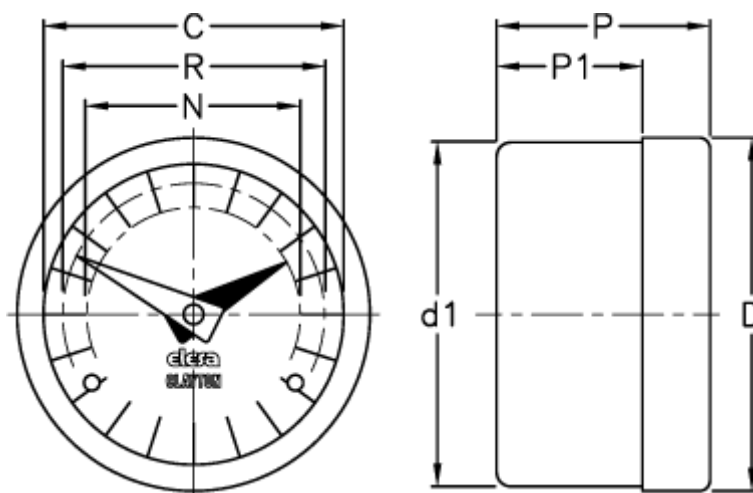

Article number: 2307071301

Description: E+G Gravity indicator  
GA12-0100-D

## Measures

C	=	60
D	=	68.5
D1	=	67.0
N	=	44
P	=	32
P1	=	25.0
R	=	51